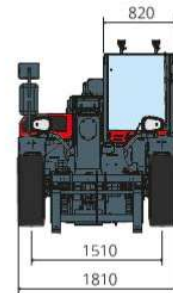

Aktuální nabídka

29.4.2024

Změny a chyby vyhrazeny

Telehandlers

MAGNI TH 3.6

MODEL	TH 3.6
TECHNICAL DATA	
Maximum lifting capacity	3 000 kg
Maximum lifting height	5,8 m
Maximum reach	3,2 m
Engine model	Deutz TCD 2,9 L4 Stage V
Rated power	55,4 kW (75,3 hp) @ 2,200 rpm
Transmission type	hydrostat.
No. of driven/steering wheels	4/4
Parking brake	Automat.
Tyres dimensions	300/75 R18
Max. travel speed	35 km/h
Maximum mass towable on hook	3 100 kg
Gradeability	28 %
Turning radius (end of forks)	3,300 mm
Fuel tank	63 l
Length without forks	3,79 m
Length with forks	4,99 m
Width	1,81 m
Height	1,94 m
Total unladen weight	4 900 kg

OPERATING CHARACTERISTICS

- 3 steering modes: front, concentric and crab.
- Small size, impressive performance
- Low-level design - ideal for tight spaces
- Optimal ground clearance for uneven terrains.
- New compact cab provides total visibility