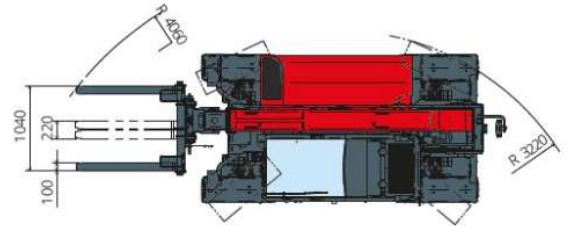

Aktuální nabídka

29.4.2024

Změny a chyby vyhrazeny

Telehandlers

MAGNI TH 3.6

MODEL	TH 3.6
TECHNICAL DATA	
Maximum lifting capacity	3 000 kg
Maximum lifting height	5,8 m
Maximum reach	3,2 m
Engine model	Deutz TCD 2,9 L4 Stage V
Rated power	55,4 kW (75,3 hp) @ 2,200 rpm
Transmission type	hydrostat.
No. of driven/steering wheels	4/4
Parking brake	Automat.
Tyres dimensions	300/75 R18
Max. travel speed	35 km/h
Maximum mass towable on hook	3 100 kg
Gradeability	28 %
Turning radius (end of forks)	3,300 mm
Fuel tank	63 l
Length without forks	3,79 m
Length with forks	4,99 m
Width	1,81 m
Height	1,94 m
Total unladen weight	4 900 kg

OPERATING CHARACTERISTICS

- 3 steering modes: front, concentric and crab.
- Small size, impressive performance
- Low-level design - ideal for tight spaces
- Optimal ground clearance for uneven terrains.
- New compact cab provides total visibility