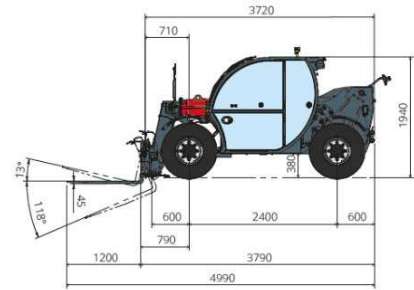

Aktuální nabídka

29.4.2024

Změny a chyby vyhrazeny

Telehandlers

MAGNI TH 3.6

MODEL	TH 3.6
TECHNICAL DATA	
Maximum lifting capacity	3 000 kg
Maximum lifting height	5,8 m
Maximum reach	3,2 m
Engine model	Deutz TCD 2,9 L4 Stage V
Rated power	55,4 kW (75,3 hp) @ 2,200 rpm
Transmission type	hydrostat.
No. of driven/steering wheels	4/4
Parking brake	Automat.
Tyres dimensions	300/75 R18
Max. travel speed	35 km/h
Maximum mass towable on hook	3 100 kg
Gradeability	28 %
Turning radius (end of forks)	3,300 mm
Fuel tank	63 l
Length without forks	3,79 m
Length with forks	4,99 m
Width	1,81 m
Height	1,94 m
Total unladen weight	4 900 kg

OPERATING CHARACTERISTICS

- 3 steering modes: front, concentric and crab.
- Small size, impressive performance
- Low-level design - ideal for tight spaces
- Optimal ground clearance for uneven terrains.
- New compact cab provides total visibility